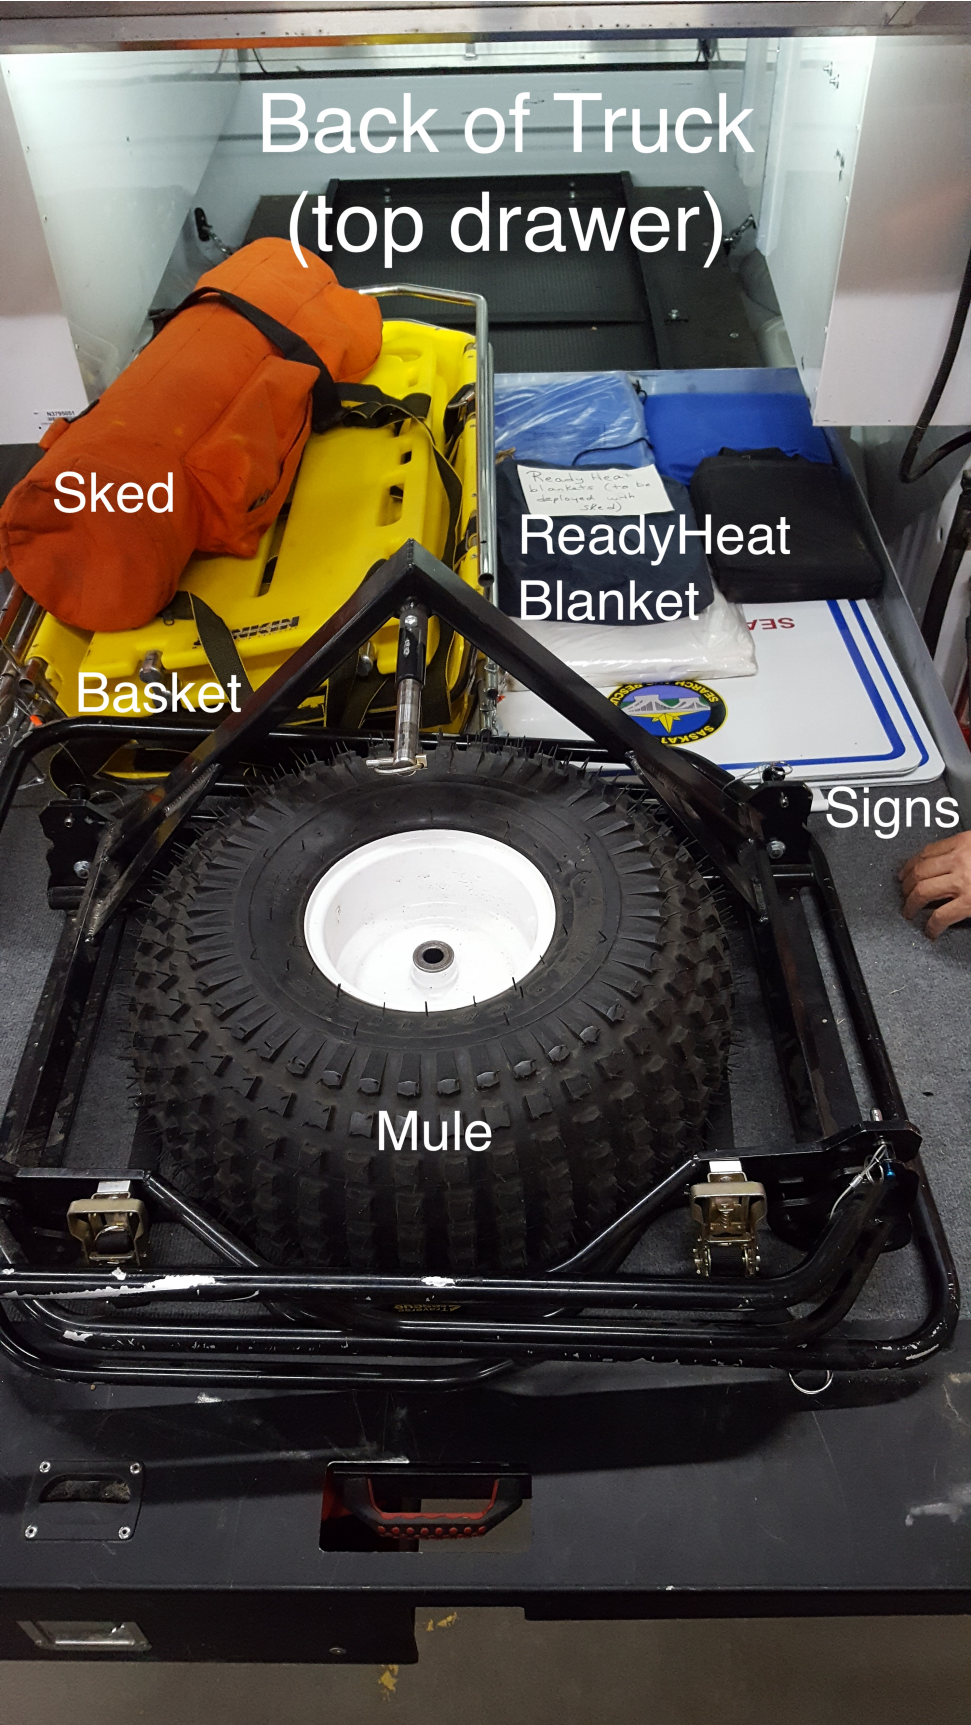

Back Seat (flipped up)

InReaches

PLI

GPS

Extension Cord  
Ice Scraper/Brush

Back of Truck  
(Bottom Drawers)

Helmets

Throw Bags

AED

Spare Batteries

Self-Inflating RFDs

Back of Truck  
(top drawer)

Sked

ReadyHeat  
Blanket

Basket

Signs

## Passenger Side Hatch

Tool Box  
Jumper Cables  
Tow Straps

Port-A-Loo  
Lid

pylons

tent for Port-A-Loo

Port-A-Loo

snow  
shovels

flagging tape

**Spare Key Lock Box  
(driver's side)**